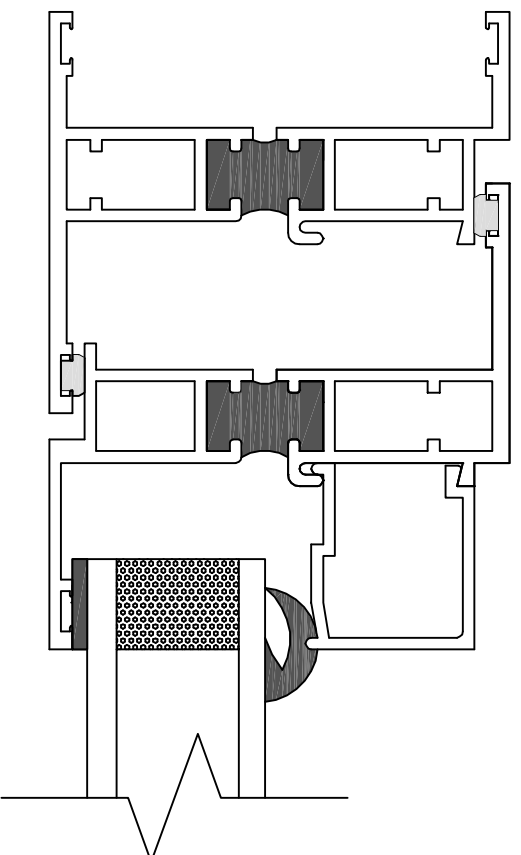

STACK HOPPER

SECTION A

SECTION B

SERIES 2500 | **2-1/2" THERMAL PROJECT WINDOW SYSTEM**

Master Aluminum Window & Door

HOPPER: HINGE BOTTOM OPENS IN;
AWNING: HINGE TOP OPENS OUT;
CASEMENT: OPENS OUT

199 Starr Street,
Brooklyn, NY 11237
Tel: (718)782-5407, Fax:(718)782-5409