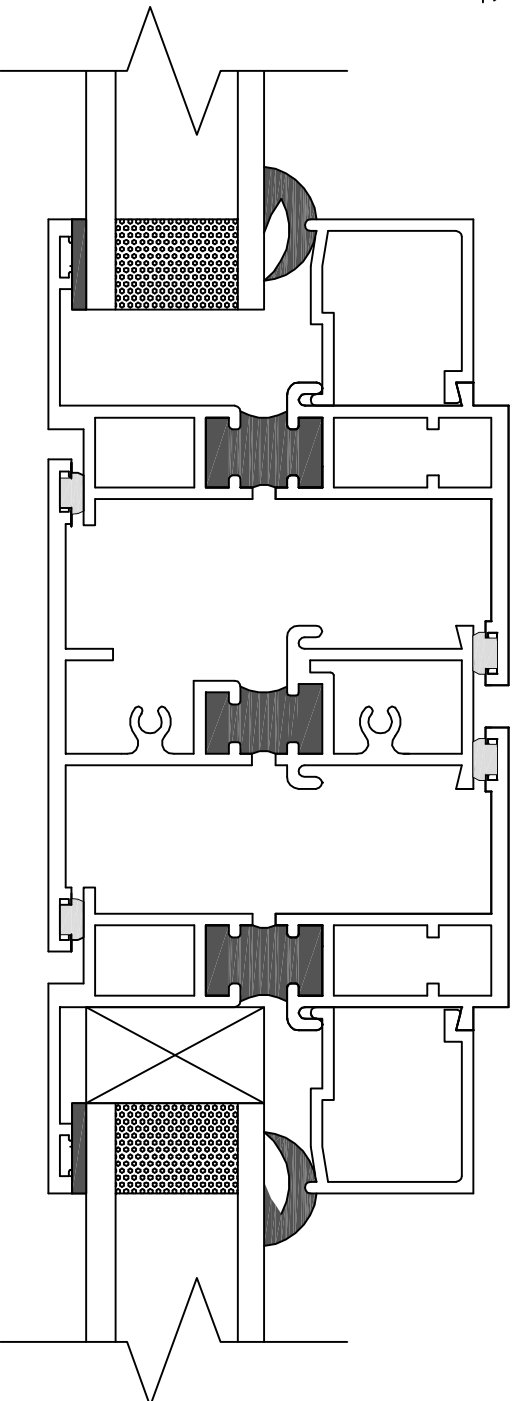

STACK HOPPER

SECTION A

SECTION B

SERIES 2500 | **2-1/2" THERMAL PROJECT WINDOW SYSTEM**

Master Aluminum Window & Door

HOPPER: HINGE BOTTOM OPENS IN;
AWNING: HINGE TOP OPENS OUT;
CASEMENT: OPENS OUT

199 Starr Street,
Brooklyn, NY 11237
Tel: (718)782-5407, Fax:(718)782-5409