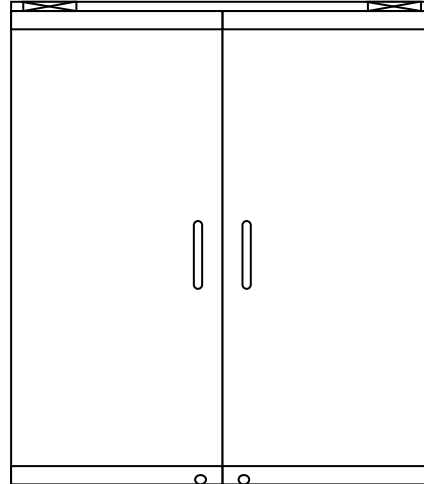

MASTER ALUMINUM WINDOW & DOOR

184 MORGAN AVE BROOKLYN, NY 11237
TEL: (718) 782-5407 FAX: (718) 782-5409

H350 TEMPERED GLASS DOOR

FINISH:	CLEAR ANODIZED DARK BRONZE ANODIZED BRUSHED AND POLISHED STAINLESS STEEL BRUSHED AND POLISHED BRASS
TOP RAIL:	3 3/8"
BOTTOM RAIL:	3 3/8"
CLOSER:	REGENT CONCEALED OVERHEAD CLOSER
PIVOT:	TOP AND BOTTOM CENTER PIVOT
LOCK:	BOTTOM DEADBOLT LOCK KEY CYLINDER ON BOTH SIDES
GLASS:	1/2" CLEAR TEMPERED GLASS
HANDLE:	STANDARD 12" STRAIGHT C PULL