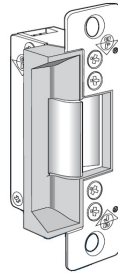

MISCELLANEOUS

CR4551 DOOR HOLDER
RH2508 FLUSH BOLT
CR208 DUST PROOF STRIKE KEEPER
AR7100 ELECTRIC STRIKE FOR SINGLE DOOR
AR7101 ELECTRIC STRIKE FOR DOUBLE DOOR

777S DOOR RAIL BOTTOM LOCK

GASKET

SF500 RUBBER GASKET FOR STOREFRONT
CW500 RUBBER GASKET FOR COMMERCIAL WINDOW