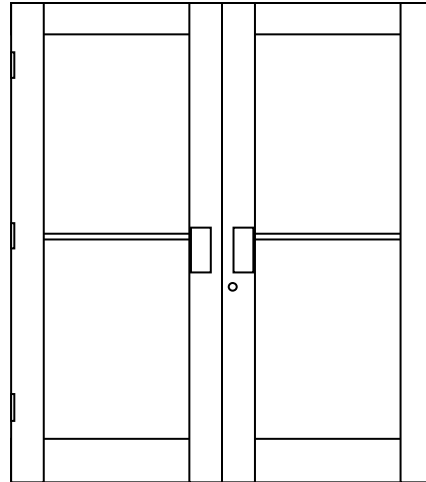

MASTER ALUMINUM WINDOW & DOOR

199 STARR ST BROOKLYN, NY 11237
TEL: (718) 782-5407 FAX: (718) 782-5409

D500 WIDE STILE DOOR

1. **FINISH:** CLEAR ANODIZED
   DARK BRONZE ANODIZED
2. **CONSTRUCTION:** TIE ROD ASSEMBLY AND WELDED ON ALL FOUR CORNERS
3. **TOP RAIL:** 5"
4. **BOTTOM RAIL:** 7 1/2"
5. **VERTICAL STILE:** 5"
6. **LOCK:** MS DEADBOLT LOCKET ON ACTIVE DOOR
   KEY CYLINDER ON BOTH SIDES
   FLUSH BOLTS ON INACTIVE DOOR
7. **GLAZING:** CAN BE PREP FOR 1/4" OR 1" GLAZING
8. **HINGE:** 3 BUTT HINGES
9. **HANDLE:** STANDARD PUSH AND PULL HANDLE