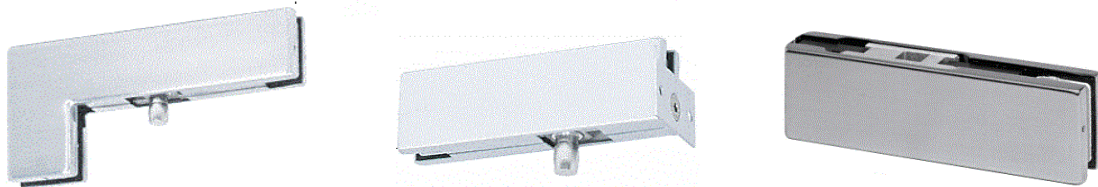

PATCH FITTINGS

PH40   TRANSOM PATCH FITTING
PH20   TOP PATCH FITTING
PH34   TRANSOM PATCH WITH WALL BRACKET
PH10   BOTTM PATCH FITTING

PANEL AND SHEET

032X4X8CL	0.032 4' X 8' ALUMINUM SHEET CLEAR ANODIZED
032X4X8DU	0.032 4' X 8' ALUMINUM SHEET DARK BRONZE
032X4X10CL	0.032 4' X 10' ALUMINUM SHEET CLEAR ANODIZED
032X4X10DU	0.032 4' X 10' ALUMINUM SHEET DARK BRONZE
14PX4X10SL	1/4" X 4' X 10' STUCCO PANEL SILVER PAINTED
14PX4X10DB	1/4" X 4' X 10' STUCCO PANEL DARK BRONZE
1PX4X10SL	1" X 4' X 10' STUCCO PANEL SILVER PAINTED
1PX4X10DB	1" X 4' X 10' STUCCO PANEL DARK BRONZE