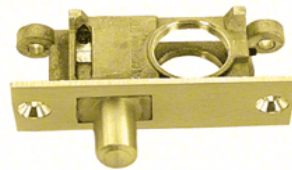

MISCELLANEOUS

CR4551 DOOR HOLDER
RH2508 FLUSH BOLT
CR208 DUST PROOF STRIKE KEEPER
AR7100 ELECTRIC STRIKE FOR SINGLE DOOR
AR7101 ELECTRIC STRIKE FOR DOUBLE DOOR

777S DOOR RAIL BOTTOM LOCK

GASKET

SF500 RUBBER GASKET FOR STOREFRONT
CW500 RUBBER GASKET FOR COMMERCIAL WINDOW