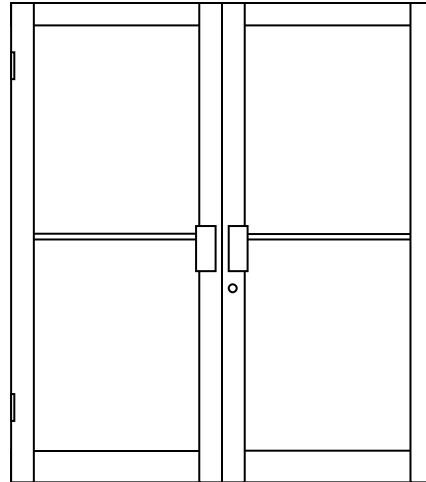

MASTER ALUMINUM WINDOW & DOOR

199 STARR ST BROOKLYN, NY 11237
TEL: (718) 782-5407 FAX: (718) 782-5409

D350 MEDIUM STILE DOOR

1. **FINISH:** CLEAR ANODIZED
   DARK BRONZE ANODIZED
   WHITE PAINTED
2. **CONSTRUCTION:** TIE ROD ASSEMBLY AND WELDED ON ALL FOUR CORNERS
3. **TOP RAIL:** 3 1/2"
4. **BOTTOM RAIL:** 5"
5. **VERTICAL STILE:** 3 1/2"
6. **LOCK:** MS DEADBOLT LOCKET ON ACTIVE DOOR
   KEY CYLINDER ON BOTH SIDES
   FLUSH BOLTS ON INACTIVE DOOR
7. **GLAZING:** CAN BE PREP FOR 1/4" OR 1" GLAZING
8. **HINGE:** 1 PAIR OF BUTT HINGE
9. **HANDLE:** STANDARD PUSH AND PULL HANDLE