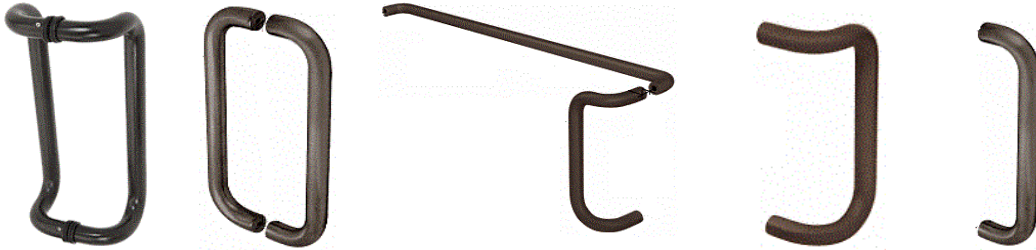

MASTER ALUMINUM WINDOW & DOOR

199 STARR ST BROOKLYN, NY 11237
TEL: (718) 782-5407 FAX: (718) 782-5409

HANDLES

12" OFFSET C PULL BTB
12" OFFSET C PULL SINGLE PULL
12" X 33" OFFSET PUSH AND PULL HANDLE
STANDARD ALUMINUM PUSH AND PULL HANDLE
12" STRAIGHT C PULL BTB
12" STRAIGHT C PULL SINGLE PULL