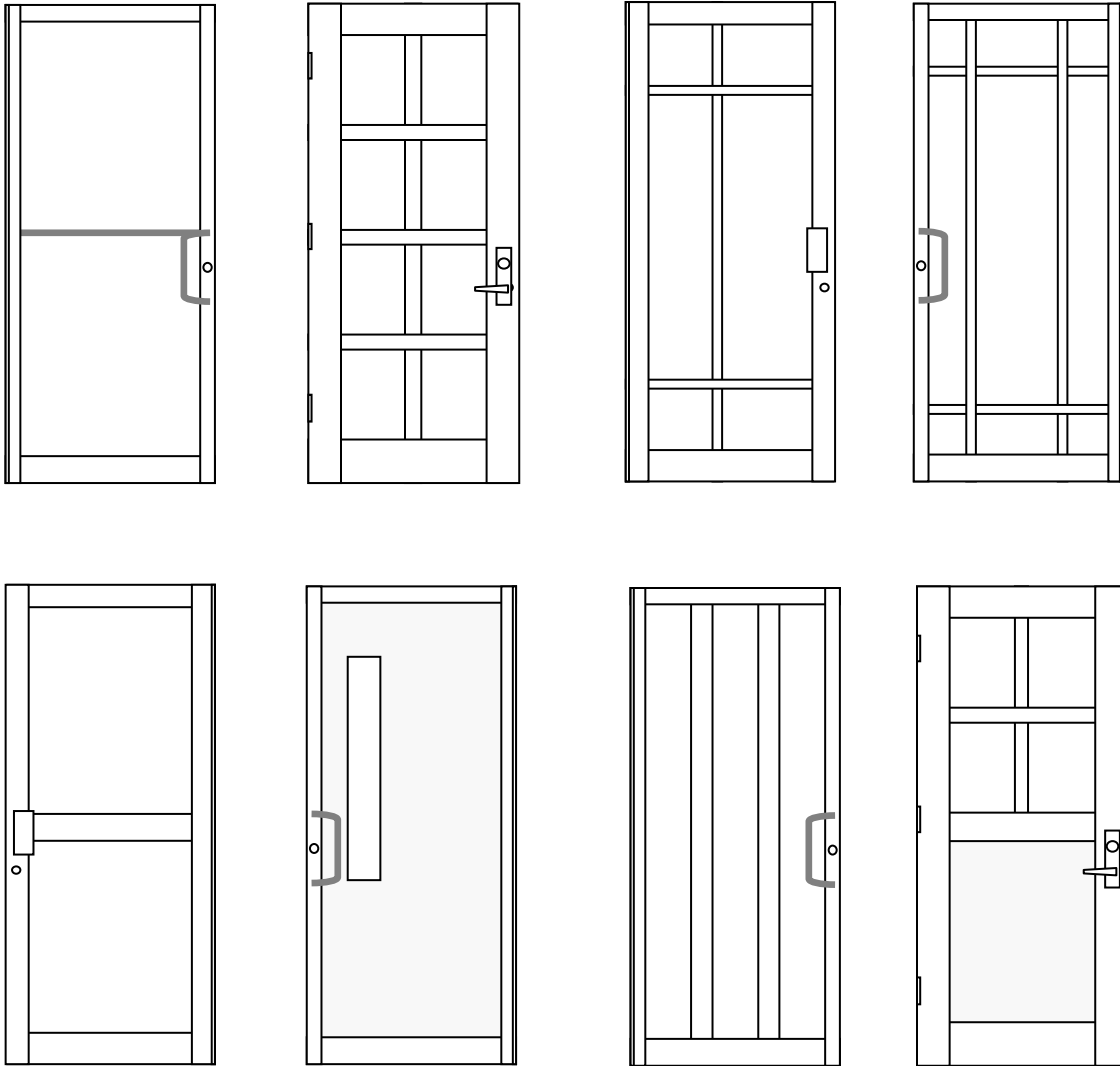

MASTER ALUMINUM WINDOW & DOOR

199 STARR ST BROOKLYN, NY 11237
TEL: (718) 782-5407 FAX: (718) 782-5409

CUSTOM ALUMINUM DOOR

WANT SOMETHING DIFFERENT THAN A REGULAR GLASS DOOR? WE CAN CUSTOM MAKE OUR DOORS WITH DIFFERENT GRIDS OPTIONS OF DIFFERENT SIZES. WE CAN ALSO FABRICATE OUR DOORS WITH ANY HARDWARE OF YOUR CHOICE. SPEAK TO OUR SALES REP TO DETERMIN WHICH COMBINATION WILL WORK BEST FOR YOUR NEED.

GRIDS DIVIDER SIZES: 5/8", 1 1/2", 2 3/8", 3 3/4", 4 1/4", 5 1/4", 7 3/4", 10 1/4"

HARDWARE: VON DUPRIN, ADAMS RITE, FOLGER ADAMS, RIXSON, DORMA, JACKSON, LCN, SECURITECH, SCHLAGE, ROCKWOOD DOROMATIC, LOCKNETICS, PEMKO, ZERO INTERNATIONAL, ETC