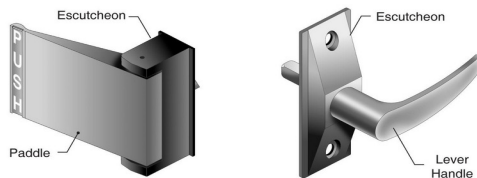

PADDLE/LEVER

RH5901 LEVER HANDLE
RH5902 PADDLE HANDLE